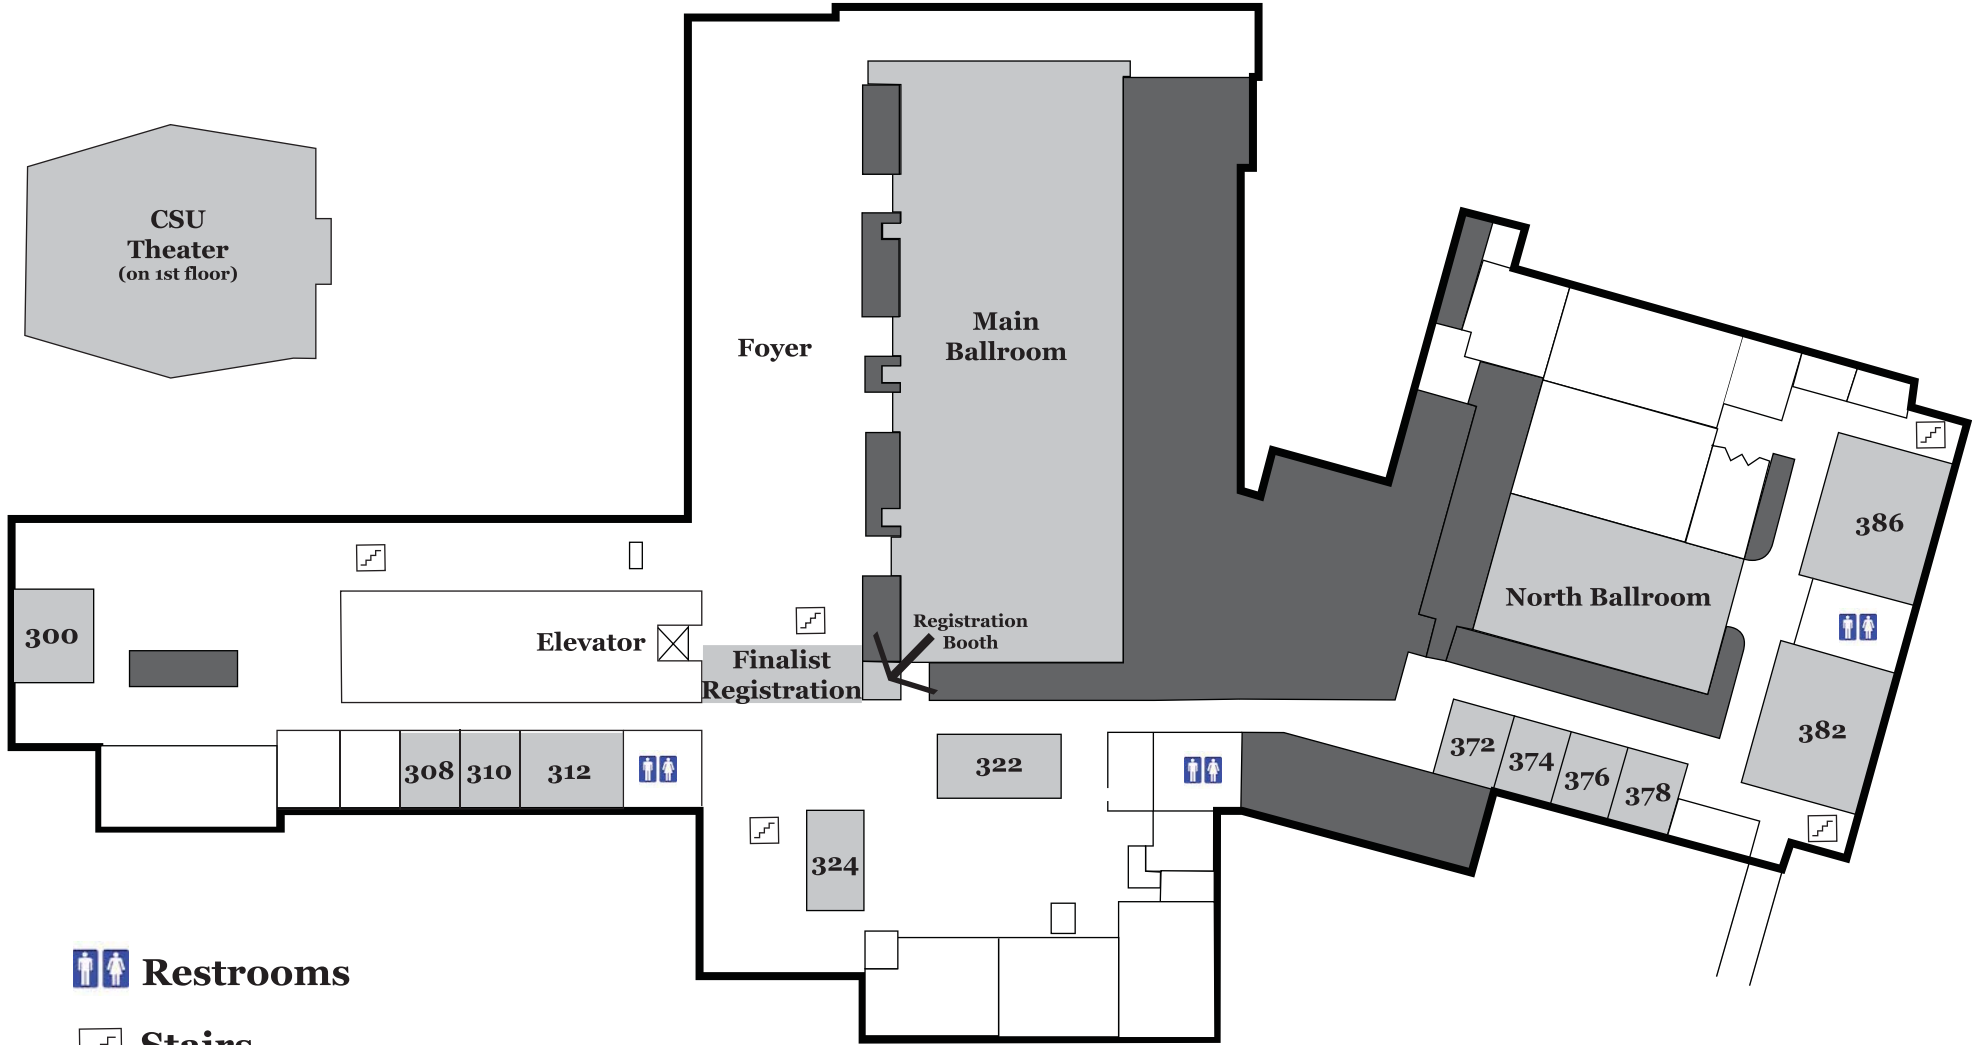

# Lory Student Center - 3rd Floor

CSU  
Theater  
(on 1st floor)

 Restrooms

 Stairs